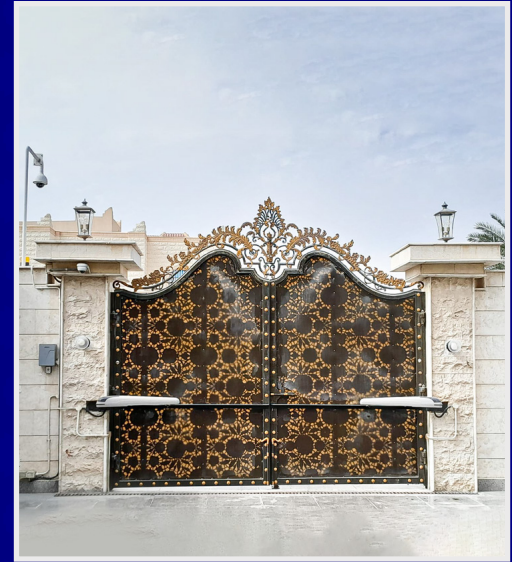

Window Shutters

وأبواب النوافذ

Automatic Swing & Sliding Gate Opener Systems

Elevate the entrance to your property with our cutting-edge automatic swing and sliding gate opener systems. Whether you prefer the classic elegance of swing gates or the space-saving efficiency of sliding gates, our solutions cater to your needs with effortless operation. With the ability to integrate seamlessly with existing infrastructure or as part of a new installation, our gate opener systems are designed to blend harmoniously with any architectural style. Enjoy the peace of mind that comes with enhanced security, coupled with the convenience of remote operation or smart control technology. Transform the entrance to your home or business with our automatic swing and sliding gate opener systems, where safety, style, and sophistication converge. Our auto gate systems ahead of the rest comes with newly improved motors making you choose the best motorized solutions for your gates.