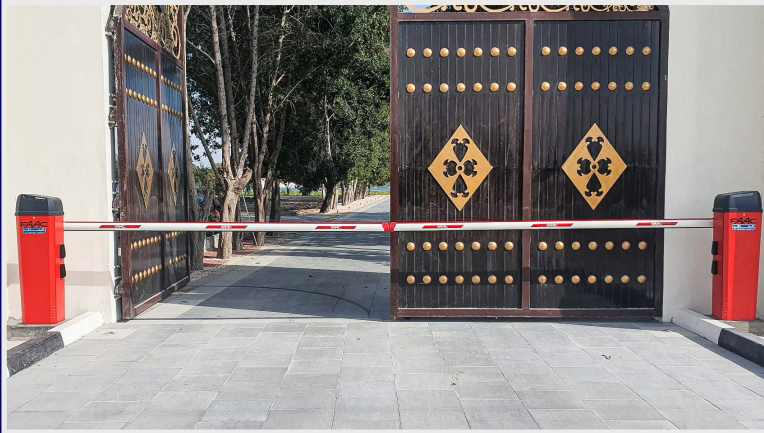

حواجز الطرق الأوتوماتيكية و مواقف السيارات

مرحبًا بك في عالم التحكم الأوتوماتيكي بوابات الدخول من خلال مجموعتنا المتطورة من حواجز الطرق الأوتوماتيكية، وحواجز مواقف السيارات. سواء تريد التحكم بحركة المرور في مواقف السيارات المزدحمة أو حماية المناطق الخاصة فان حواجز الطرق و مواقف السيارات توفر حلا قويا وفعالة مصممة خصيصا لتلبية احتياجاتك مع ميزات تحكم متقدمة ، بما في ذلك عن طريق التحكم عن بعد او بتقنية التحكم الذكي. مع ميزات التحكم المتقدمة، بما في ذلك التشغيل عن بعد والمصنوعة من مواد عالية الجودة ومصممة لتحقيق المتانة، تتحمل أنظمتنا قسوة الاستخدام اليومي، مما يضمن الأداء والموثوقية طويل الأمد. تساعدك حواجز الطرق شديدة التحمل والمتانة على التحكم على حركة المرور بسلاسة. يضمن نظام مواقف السيارات الأرضي الأوتوماتيكي الخاص بنا الشعور بالراحة وعدم القلق من فقدان موقف السيارة الخاصة بك.