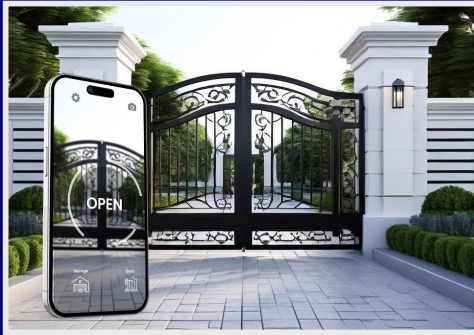

WiFi – Module

Tired of losing your remote? Tired of changing batteries over time? Don't you worry!

An easy and convenient way to operate your automated gate openers from your mobile. Step into the future of home automation with our innovative WiFi-module integrated door automation system. Seamlessly blending cutting-edge technology with convenience, our system allows you to control your doors from anywhere with an internet connection. Whether you're at home, at work, or on the go, simply access our intuitive mobile app to open or close your doors remotely.

وحدات التحكم اللاسلكية

هل سئمت من فقدان جهاز التحكم عن بعد الخاص بك؟ هل سئمت من تغيير البطاريات مع مرور الوقت؟ لا تقلق! طريقة سهلة ومريحة لتشغيل أنظمة الأبواب الأوتوماتيكية من هاتفك المحمول. انتقل الى نظام التشغيل الأوتوماتيكي للأبواب من خلال نظام التشغيل المتكامل يوحد التحكم اللاسلكي المبتكر.

يجمع نظامنا بسلاسة بين التكنولوجيا المتطورة والراحة، مما يتيح لك التحكم في أبوابك من أي مكان في المنزل، في العمل، أو في أي مكان آخر